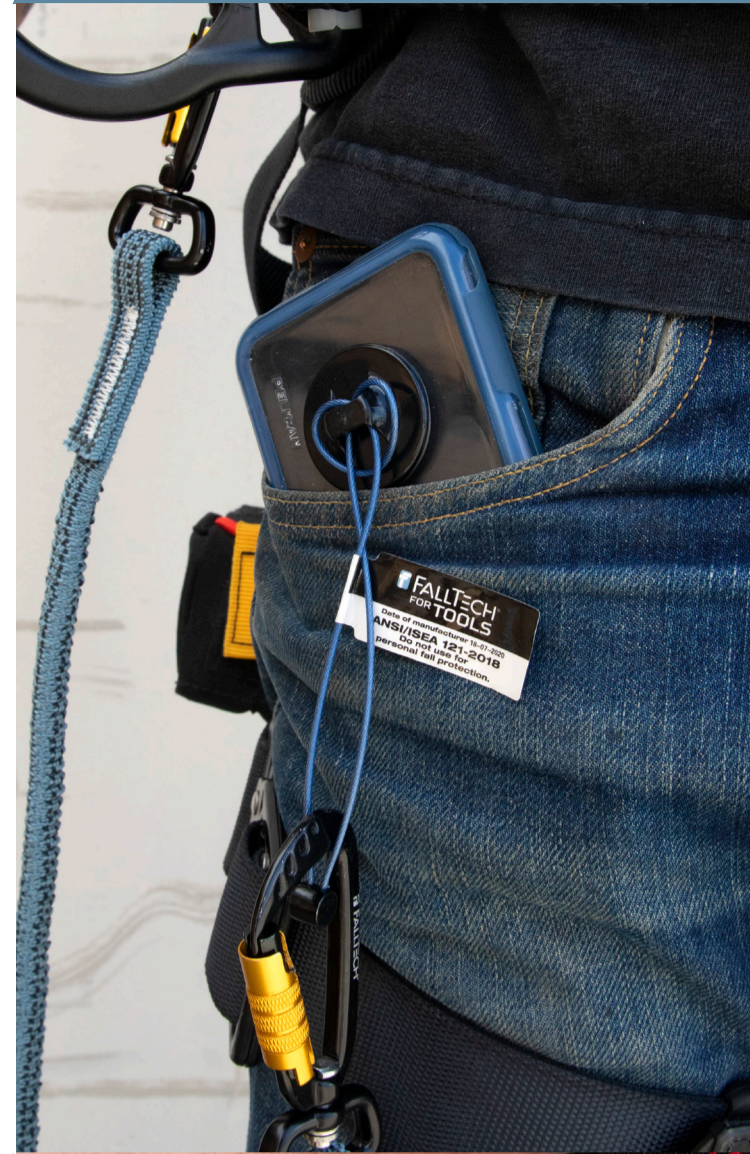

ACCESSORIES

Step 1

CHOOSE YOUR TOOL

Step 2

APPLY THIS ATTACHMENT

Adhesive Attachment
5402A10

Step 3

SECURE ATTACHMENT

Choke-on Wire Loop
5317A10

COMPLETE SOLUTION

OBJECTS UP TO 2LB

TOOLS UP TO 2LB

Waist Belt Choke-on Web Loop Anchor Attachment
5424A10

Retractable Tool Tether, Dyneema Rope with Dual Aluminum Carabiners, 48"
5430A1